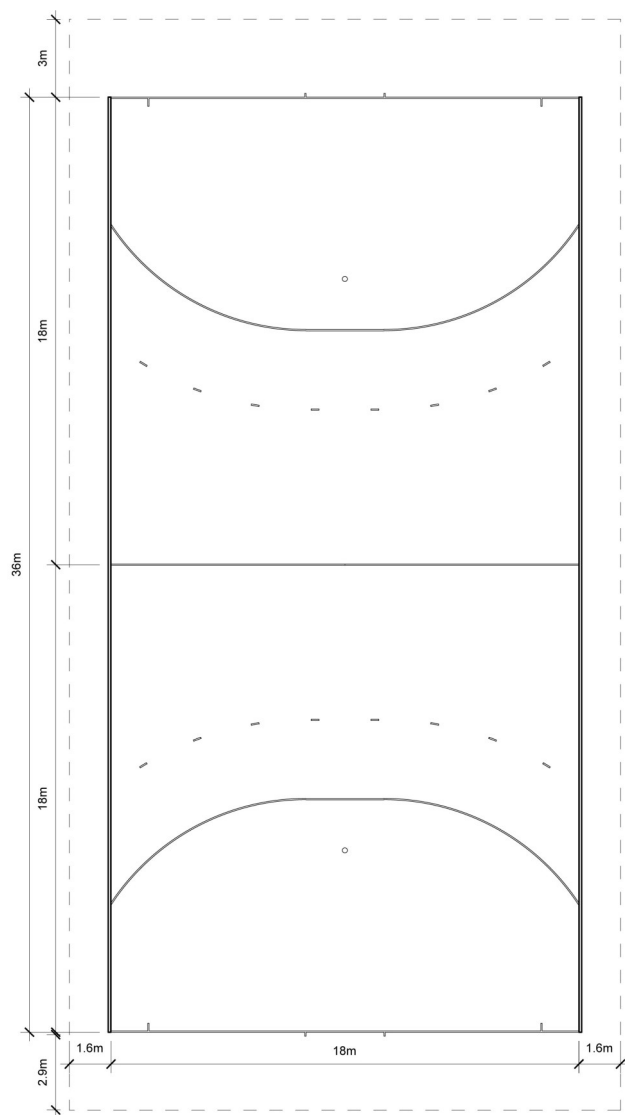

## Court dimensions

Minimum: 36m x 18m  
 Maximum: 44m x 22m  
 Safety Margins: 3m behind the goals at either end  
 1m to the side lines

## Hockey within smaller halls

External measurements can be scaled down to 36m x 18m.  
 External lines and central line remain in correct proportions.  
 Safety margins and other internal markings should remain full size measurements.

## Line markings

Width of lines: 50mm  
 External dimensions **include** width of lines.

Areas referred to as the circles are marked inside the pitch around the goals and opposite the centres of the backlines.

Penalty spots 100mm in diameter are marked in front of the centre of each goal with the centre of each spot 7 metres from the inner edge of the goal-line.