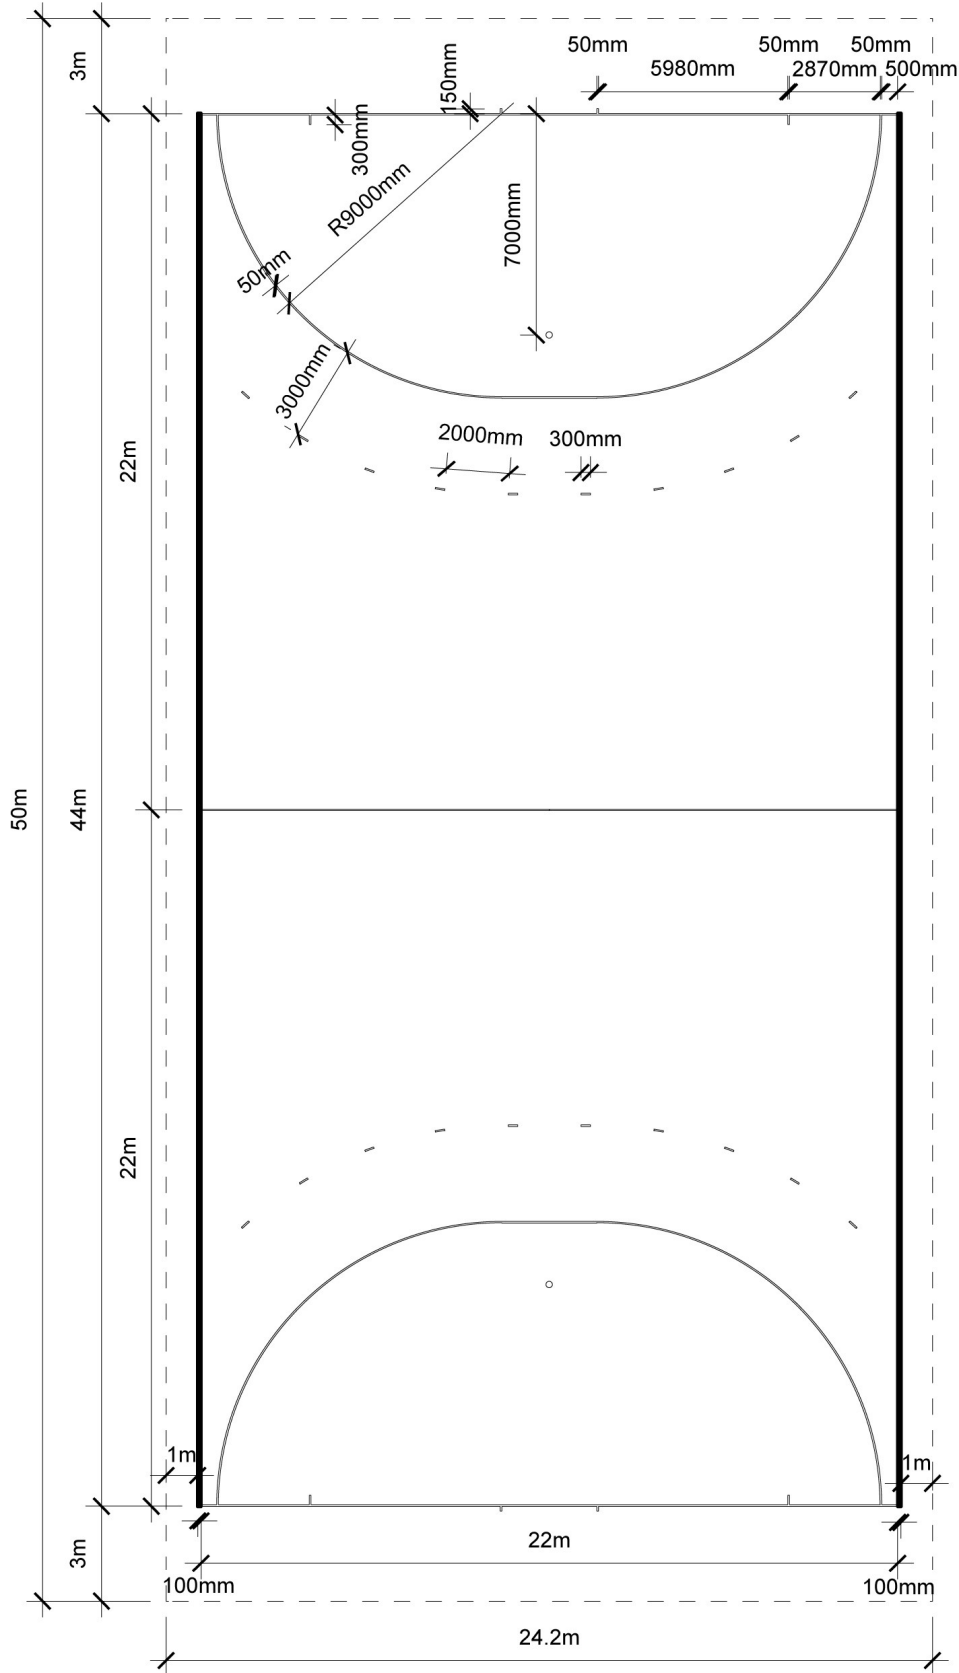

Hockey Pitch - Indoor