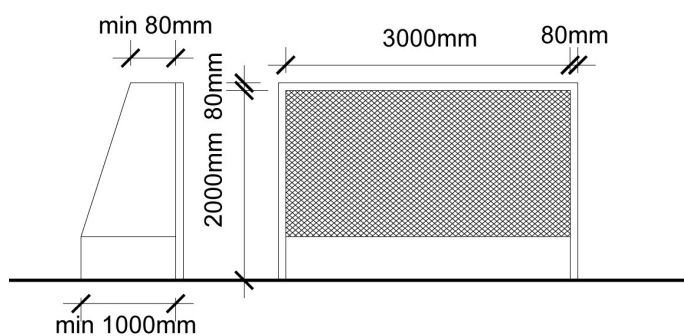

Areas referred to as the circles are marked inside the pitch around the goals and opposite the centres of the backlines.

Penalty spots 100mm in diameter are marked in front of the centre of each goal with the centre of each spot 7 metres from the inner edge of the goal-line.

## Side boards

Side boards mark the long perimeter of the pitch and are based on a square 100 mm cross-section the upright surface facing the pitch is inclined by 10 mm towards the pitch. Side-boards must be made of wood or materials with similar physical properties. They must not have fittings or supports which are dangerous to players or umpires.

## Clear height requirements

Recreational: 7.6m  
 Competition: 7.6m

## Goals

The goal post and cross bar are white, 80mm square in section. The net mesh should be a 45mm and should not be fixed tight to avoid ball bounce.

Goals are positioned outside the pitch at the centre of and touching each back-line.